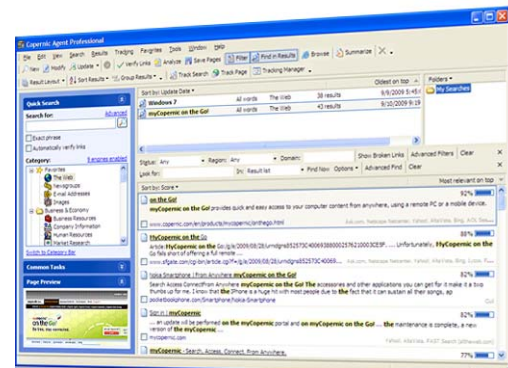

Managing Searches and Results

- Keep a history of your searches using folders
- Filter results by result status, domain, region and link validity
- Sort and group results by many fields
- Search within found results using keywords or Boolean queries
- Save and archive found pages
- Generate exhaustive search reports
- Annotate searches and results
- Keyword highlighting in result lists and Web pages
- Share, import and export results

Customization

- Create custom search categories with available engines
- Select active search engines for each category
- Availability of result layouts (compact, standard and detailed)

Miscellaneous

- Automated software and search engine updates
- Extensive contextual help
- No advertising banners